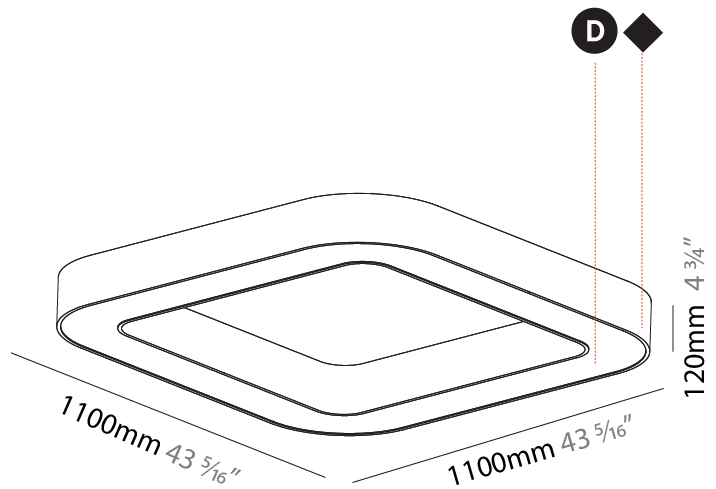

GENERAL

Series: Glorious
Subseries: Glorious Quantum
Brand: Prolicht
Division: Architectural
Mounting Type: Surface
Mounting Location: Ceiling
Subcategory: Ambient

PHYSICAL

Shape: Square
Length (mm): 1100
Length (in): 43 ⁵/₁₆"
Width (mm): 1100
Width (in): 43 ⁵/₁₆"
Height (mm): 120
Height (in): 4 ³/₄"
Light Distribution: Direct
Weight (kg): 14.2
Weight (lbs): 31.24
Diffuser: [PMMA - Opal or Micro-Prism](#)
Fixture Finish: [SSR / BKV / CWI / CRY / HAB / UFT / ITA / RUA / FTG / MYG / LOD / PUS / FRO / FUP / KIA / POP / BLS / SPG / MEY / GOH / GUM / CHC / COM / ABZ / JAG / OBR / MOS / ROR](#)
Fixture Material: Aluminum

ELECTRICAL

Lamp Type: LED (Zhaga Standard)
Input Wattage (W): 60
Total Output Wattage (W): 48 / 38.4 (3500K)
Dimming: [Non-Dimming / Phase Dimming (120Vac only) / 0-10V Dimming](#)
Driver Included: Yes
Driver Location: Integrated
Driver Type: Constant Current - 120 / 277Vac
Driver Class: Class 2
Input Voltage (V): 120 - 277
Constant Current (MA): 350 / 1200 (3500K)

LED

[Color Temperature (°K): 3000 / 3500 / 4000](#)
Max. Delivered Lumen (lm): 5540 / 5733 / 5850
CRI: >80 CRI
Efficiency (%): 65
Lamp Life (hrs): 50000

OPTICAL

RATINGS AND CERTIFICATIONS

Certified By: Certified for North American Standards
IP rating: IP20

PROJECT	_____
TYPE	_____
SPECIFIER	_____
QUANTITY	_____
DATE	_____